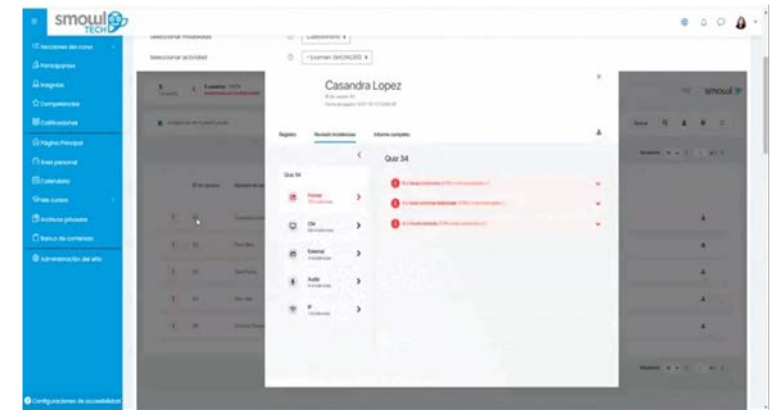

3. Evidence