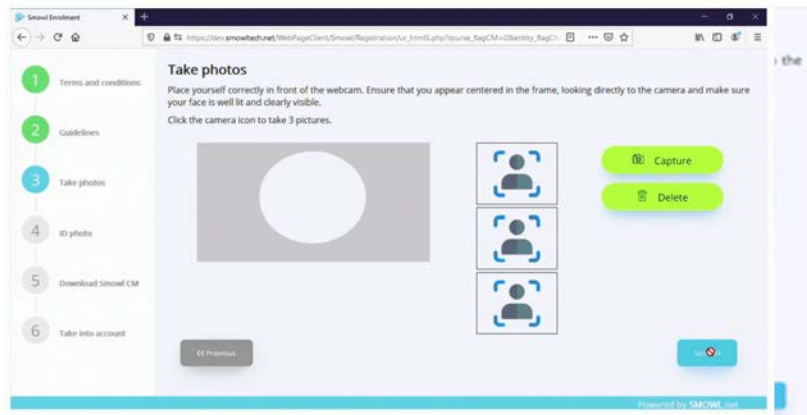

SMOWL eProctoring

REMOTE MONITORING FOR ONLINE EVALUATIONS. EASY AND SECURE.

Online exam monitoring tool that uses Artificial Intelligence to verify the user's identity and ensure the integrity and quality of the evaluation process.

1. Registration