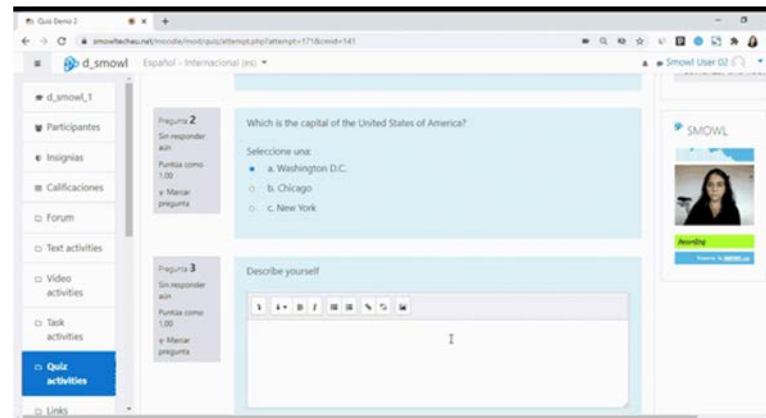

2. Monitoring